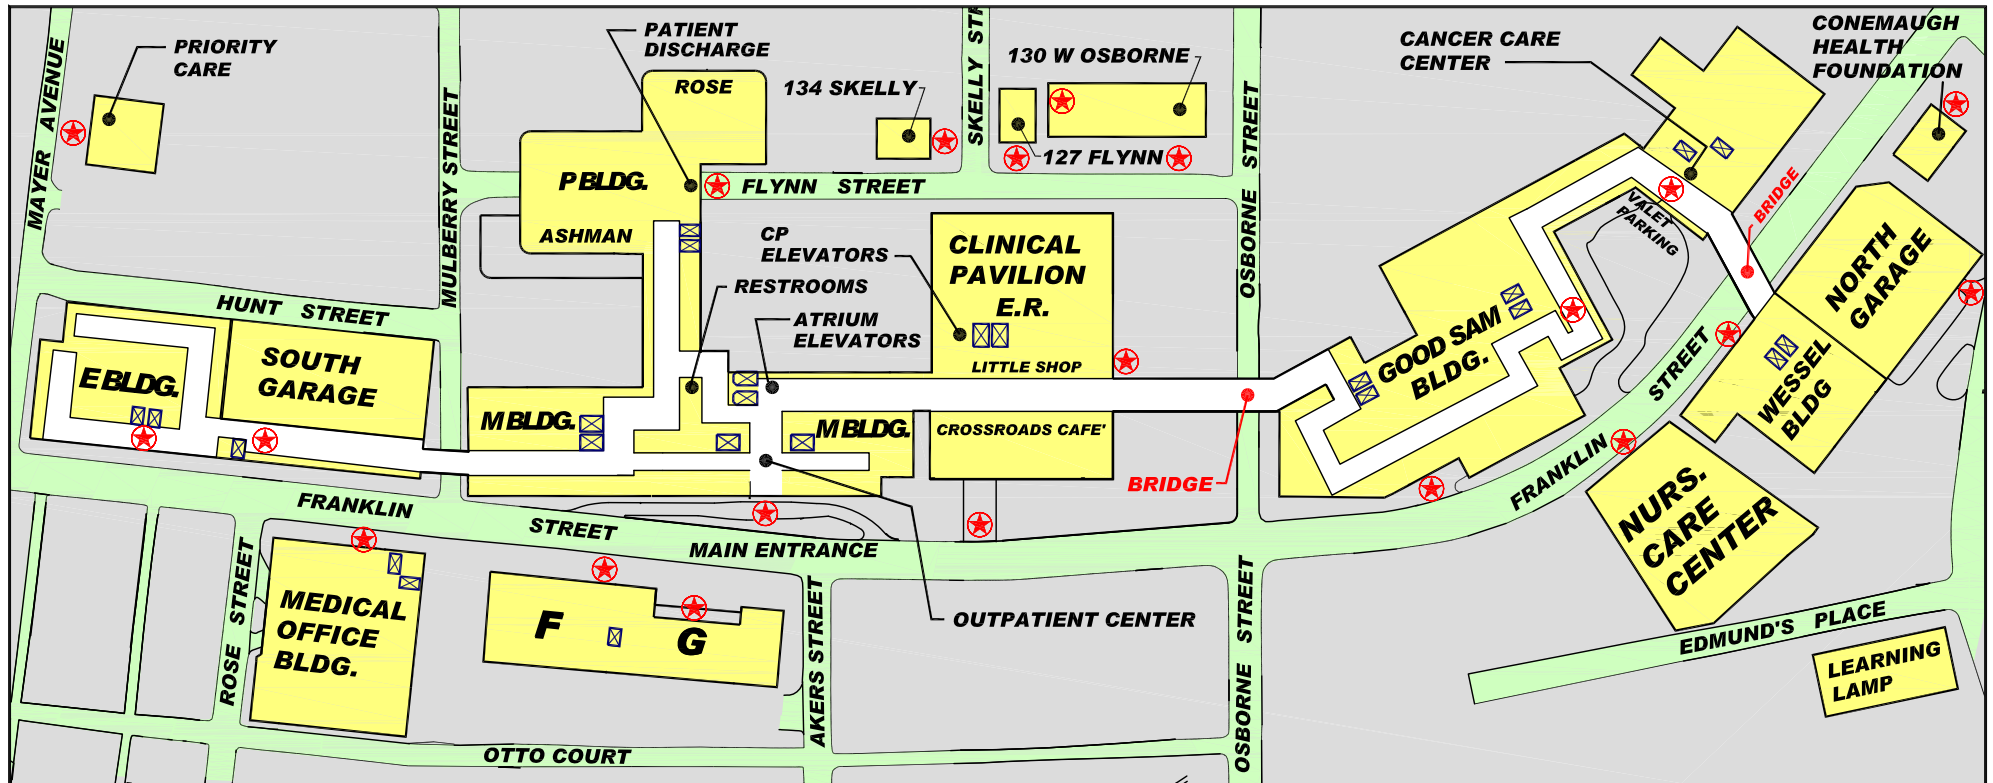

MAIN CAMPUS

INTERIOR WAYFINDING MAP

★ = Street Entry Points

☒ = Elevator

Site Plan
Not To Scale

Architectural Planning and Design
16 August 2010

Conemaugh

Memorial Medical Center